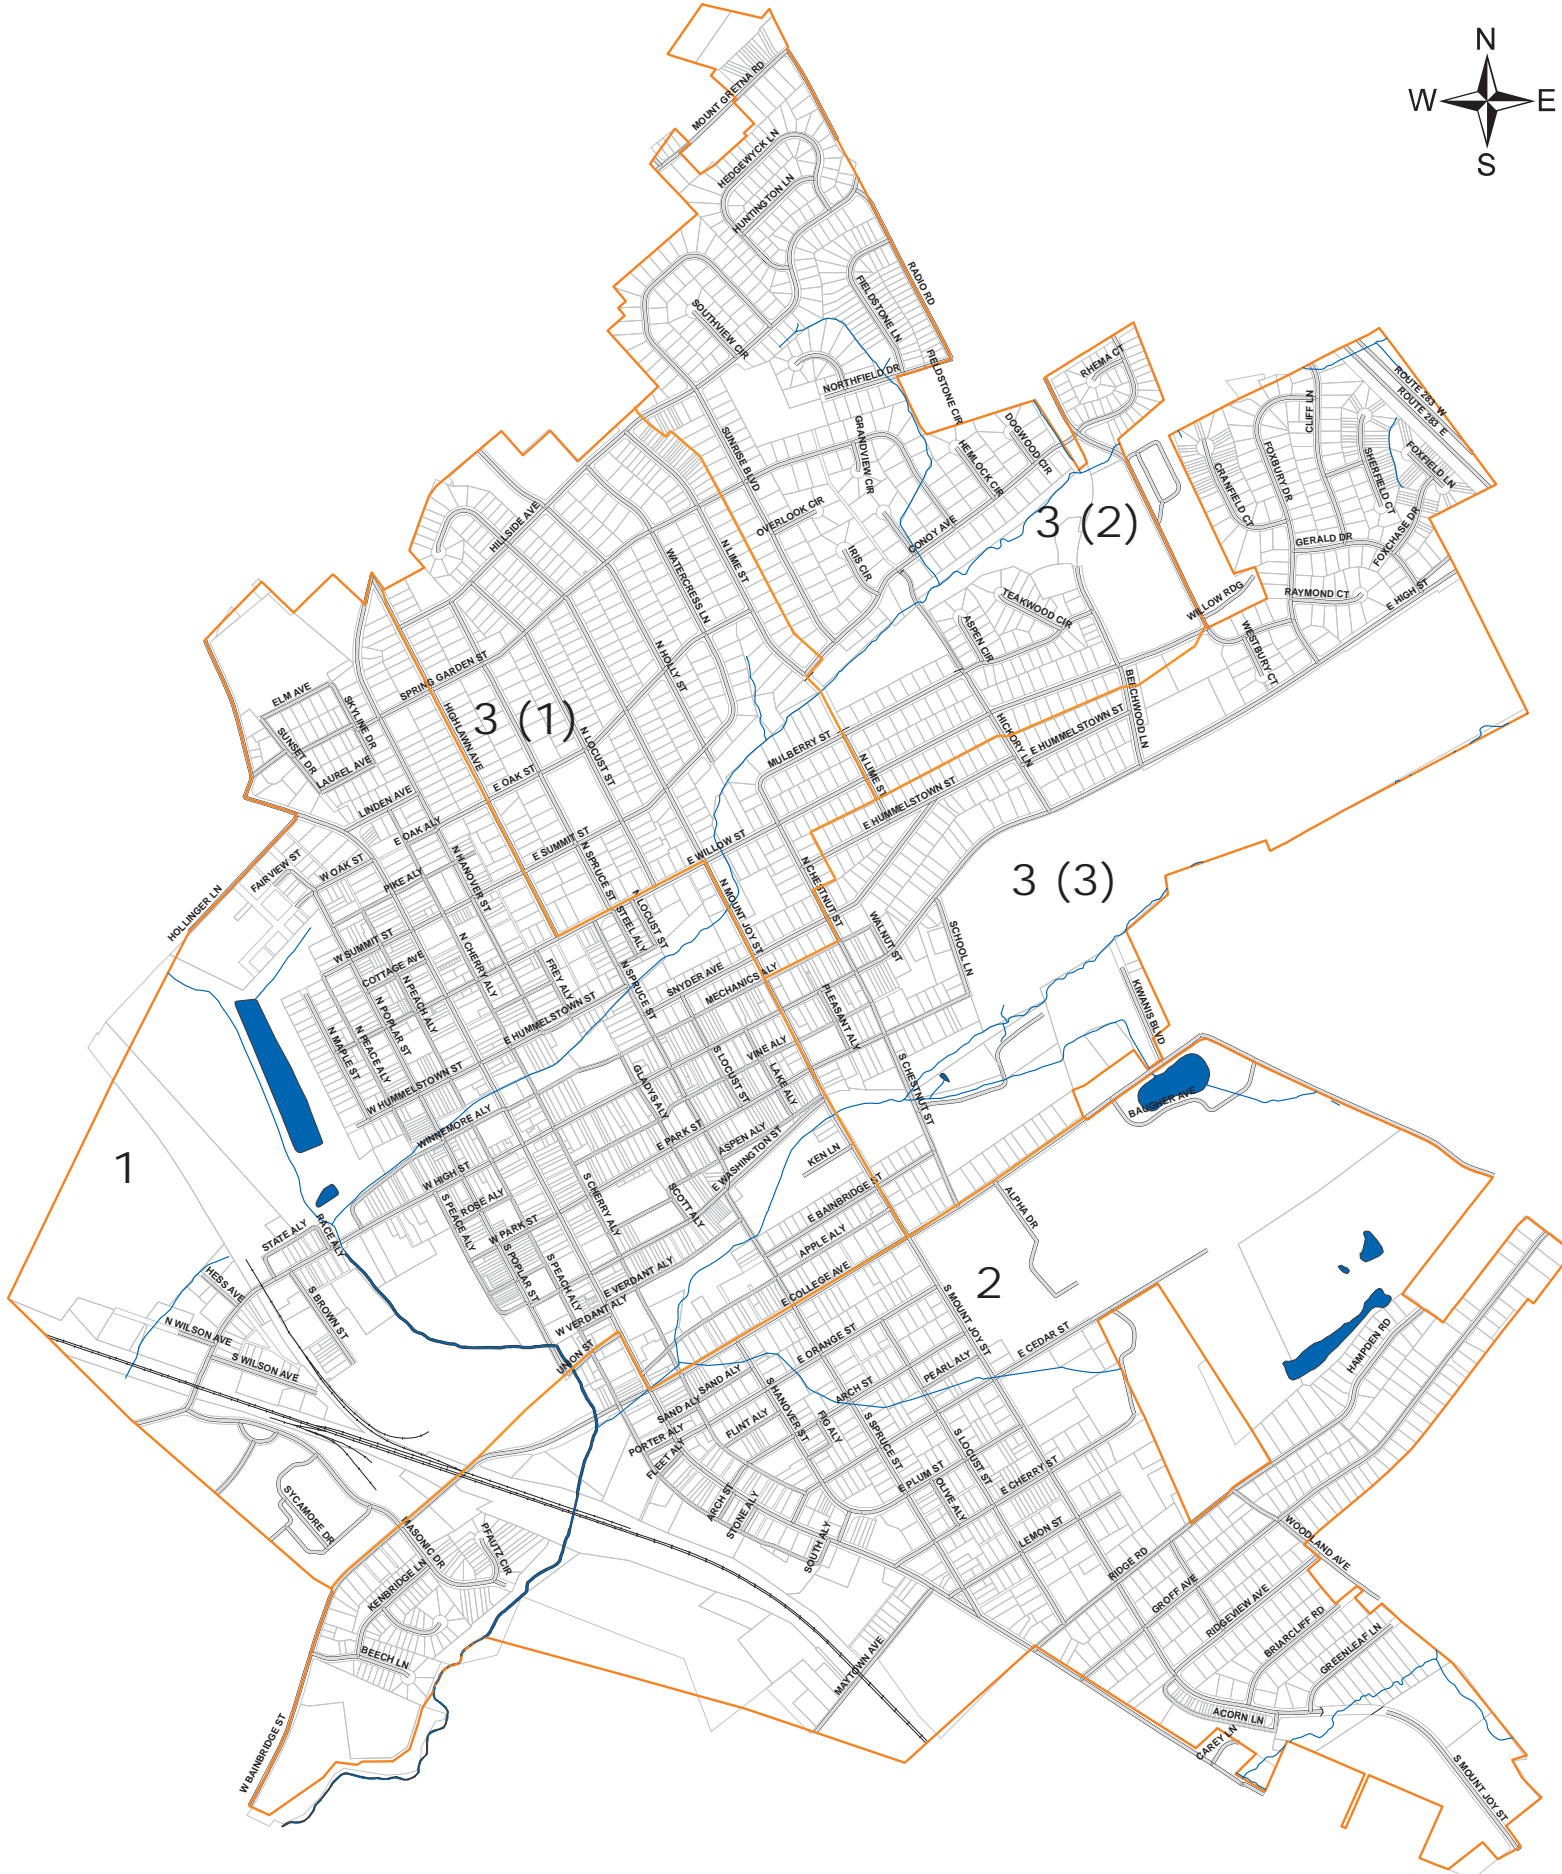

Elizabethtown Borough Transportation/Ward Map

July 2013

Polling Locations

- Ward 1:** Lutheran Church (in the A-frame behind the church)
- Ward 2:** Borough Office
- Ward 3 (1):** Friendship Fire Company (on N. Mount Joy Street)
- Ward 3 (2):** Friendship Fire Company (on N. Mount Joy Street)
- Ward 3 (3):** United Zion Church (401 E. Park Street)

BASE DATA OBTAINED FROM LANCASTER COUNTY GIS DEPARTMENT